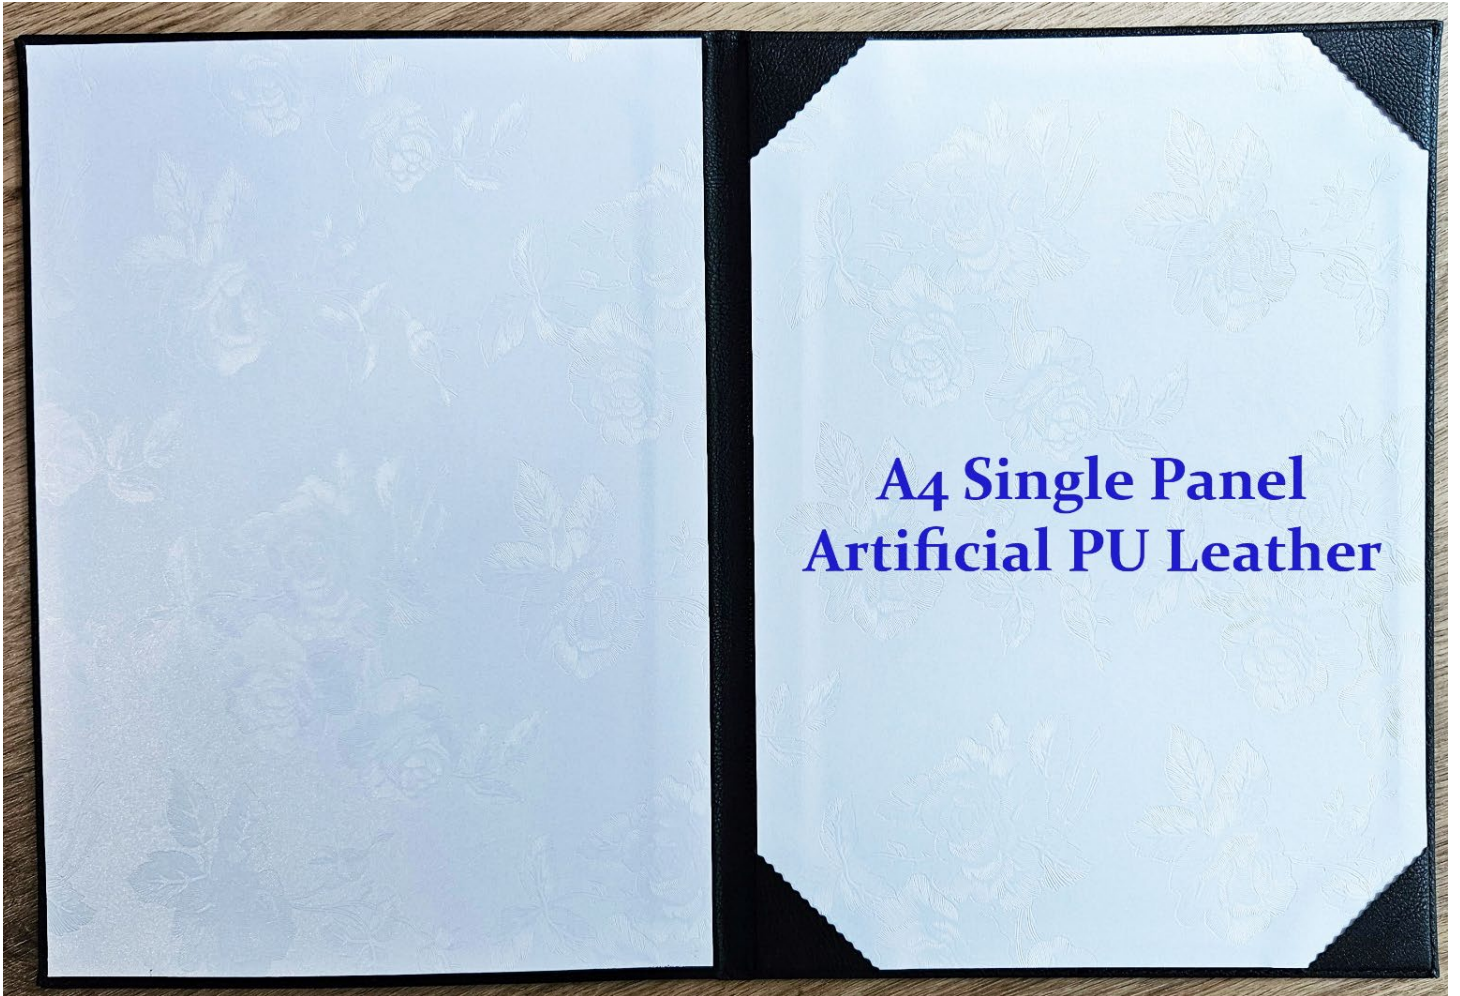

Minty Shop

M: +65-9653 3983
www.sgmintyshop.com

A4 ARTIFICIAL LEATHER CERTIFICATE FOLDERS

Single and Double Panels | BLACK

Made for A4 size paper. Please do not laminate your papers

Minty Shop

M: +65-9653 3983
www.sgmintyshop.com